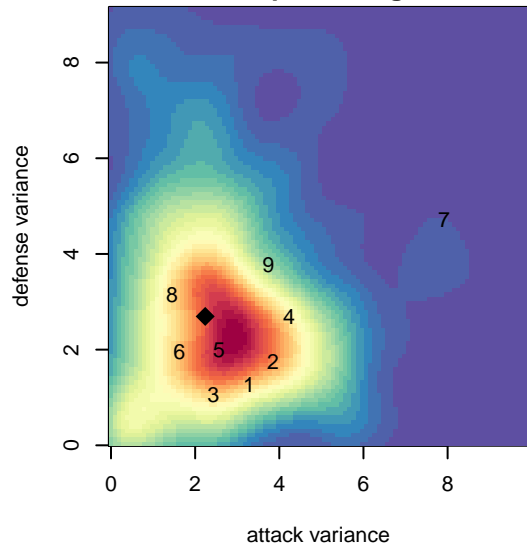

Molalla FC B05

Molalla
 Molalla Youth Sports, OR
 B05 total strength=538
 attack=0.57 defense=0.29
 fall league = PTT B05 Div 2 White
 spr league = Spr OYS B05 Div 1 Green
 notes= Burke 2016

alt names used:
 Molalla FC
 Molalla 05B Burke
 Molalla 05B Burke
 Molalla 05B Burke

Venues played:
 2016 Chinook Cup Silver U12
 2016 PTT B05 Division 2 White
 2016 OYS Founders Cup B05
 2016 Spr OYS B05 Division 1 Green

**attack and defense variance (black dot)
relative to other teams
and top 10 in region**