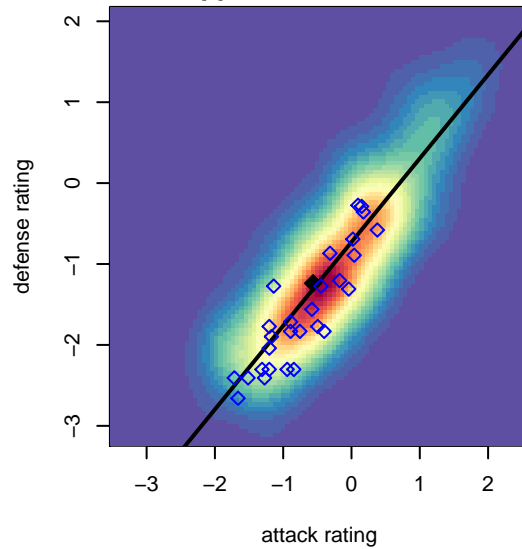

**attack and defense rating
relative to others at age
and all opponents in last 13 months**