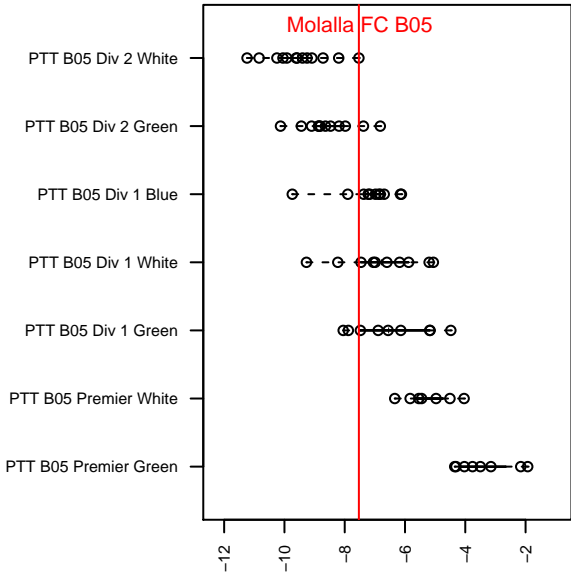

**attack and defense rating
relative to others at age
and all opponents in last 13 months**