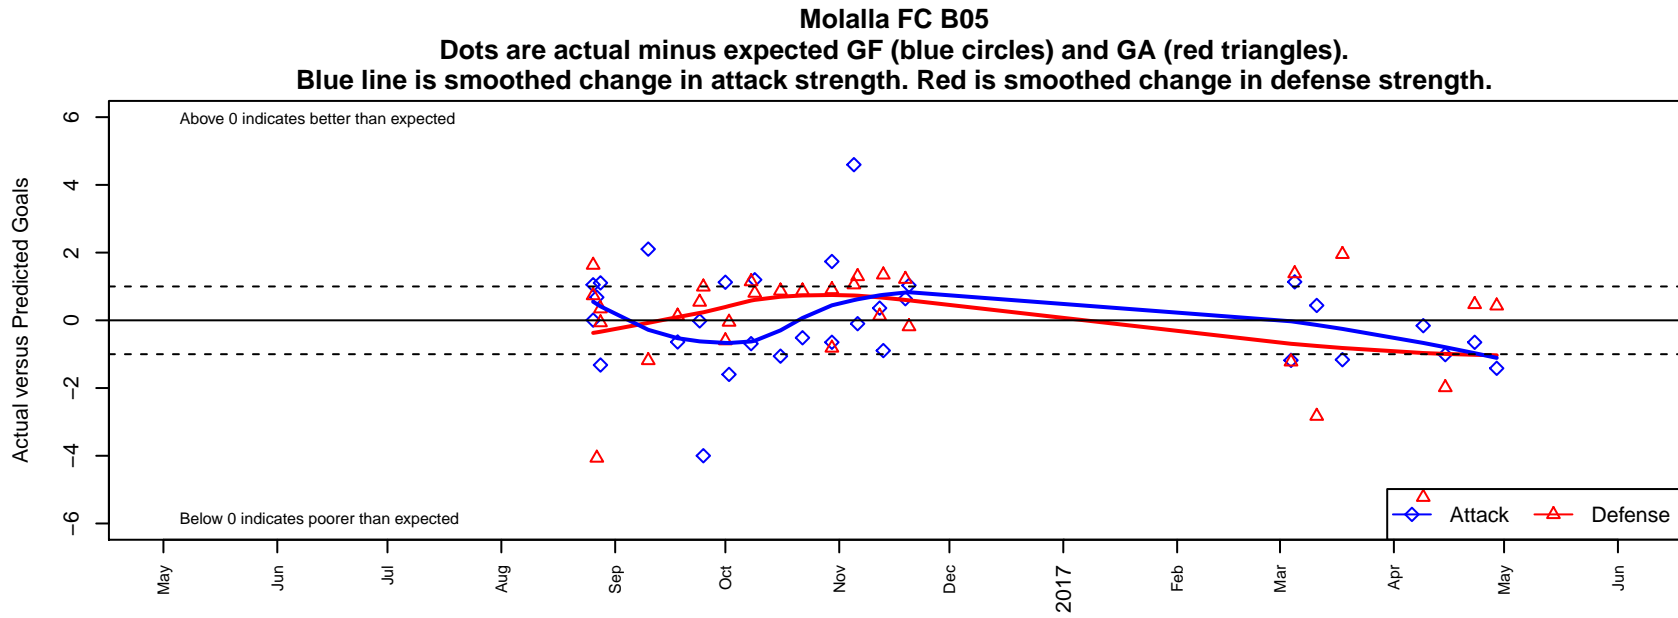

**attack and defense variance (black dot)
relative to other teams
and top 10 in region**

**attack and defense rating
relative to others at age
and all opponents in last 13 months**

Molalla FC B05

Molalla
Molalla Youth Sports, OR
B05 total strength=538
attack=0.57 defense=0.29
fall league = PTT B05 Div 2 White
spr league = Spr OYS B05 Div 1 Green
notes= Burke 2016

alt names used:
Molalla FC
Molalla 05B Burke
Molalla 05B Burke
Molalla 05B Burke

Venues played:
2016 Chinook Cup Silver U12
2016 PTT B05 Division 2 White
2016 OYS Founders Cup B05
2016 Spr OYS B05 Division 1 Green